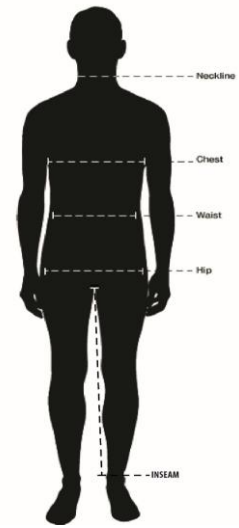

Men										
Types	Fit	Subtype	S	M	L	XL	XXL	XXXL		
Polo		Chest	50	52	54	56	58	60		
		Waist	50	52	54	56	58	60		
		Length	71	72	73	74	75	76		
Polo Mercerized		Chest	52	54	56	59	62			
		Waist	52	54	56	59	62			
		Length	72	73	74	75	76			
Pjama		Chest	56	58	61	64				
		Waist	56	58	61	64				
		Length	74	75	76	77				
T-Shirt		Chest	50	52	54	57	60	63		
		Waist	50	52	54	57	60	63		
		Length	71	72	73	74	75	76		
Shirt L/S	Regular Fit	Chest	53	57	61	66	72	75		
		Waist	50	54	58	63	69	73		
		Length	78	79	81	82.5	85.5	86.5		
Shirt L/S	Slim Fit	Chest	50.5	53	55.5	58	60.5	63		
		Waist	48	50.5	53	55.5	58	60.5		
		Length	74	75	76	77	78	79		
Shirt S/S	Regular Fit	Chest	53	57	61	66	72	75		
		Waist	50	54	58	63	69	73		
		Length	78	79	81	82.5	85.5	86.5		
Shirt S/S	Slim Fit	Chest	50.5	53	55.5	58	60.5	63		
		Waist	48	50.5	53	55.5	58	60.5		
		Length	74	75	76	77	78	80		
Sweat Pant		Waist	38	40	42	44	46	48		
		Inseam	82	82	82	82	82	82		
		Waist	38	40	42	44	46	48		
Sweat Short		Inseam	25	25	26	26	27	27		
Shirt Classic	Regular Fit	Chest	39	40	41	42	43	44	45	46
		Waist	56.5	58	59.5	61	62	64	65.5	67
		Length	76	76	77	77	78	78	79	79
Shirt Classic	Slim Fit	Chest	50.5	53	55.5	58	60.5	63		
		Waist	48	50.5	53	55.5	58	60.5		
		Length	75	76	77	78	79	80		
Blazer		Chest	48	50	52	54	56	58	60	
		Waist	50.5	53	56	59	62	65	68	
		Length	75.4	76	76.6	77.2	77.8	78.4	79	
Bermuda		Waist	42.6	45	47.4	49.8	52.2	54.6	57	
		Length	36	36	36	36	36	36	36	
		Waist	42.6	45	47.4	49.8	52.2	54.6	57	
Capry		Length	49	49	49	49	49	49	49	
		Waist	43	45	47	49	51	53	55	
		Inseam	85	85	85	85	85	85	85	
Pant	Regular Fit	Waist	42	44	46	48	50	52	54	
		Inseam	85	85	85	85	85	85	85	
		Waist	42	44	46	48	50	52	54	
Pant	Slim Fit	Inseam	85	85	85	85	85	85	85	
		Chest	52	54.5	57.5	60.5	63.5	66.5	69.5	
		Waist	49	51.5	54.5	57.5	60.5	63.5	66.5	
Suit	Regular Fit	Hips	52.5	54.5	56.5	58.5	60.5	62.5	64.5	
		Length	86	86	86	86	86	86	86	
		Chest	50	52	54	56	58	60	62	
Suit	Slim Fit	Waist	46	48	50	52	54	56	58	
		Hips	51	53	55	57	59	61	63	
		Length	86	86	86	86	86	86	86	
Denim Pant	Regular Fit	Waist	32	33	34	36	38	40	42	44
		Inseam	34"	34"	34"	34"	34"	34"	34"	
		Waist	33	34	35	37	39	41	43	44
Denim Pant	Slim Fit	Inseam	34	34	34	34	34	34	34	